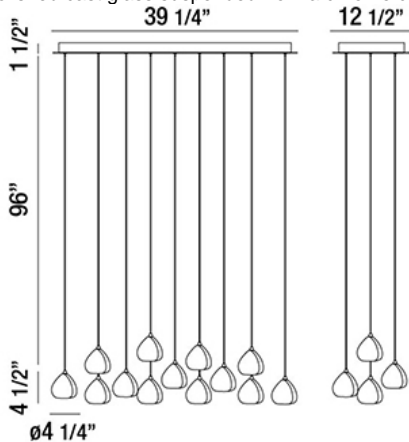

### Product Details

Item No.	:	29045-037
Finish	:	Chrome
Shade	:	Amber
Length	:	39.25"
Width	:	12.5"
Height	:	4.5"
Est. Weight	:	42.24 lbs
Approval	:	cETLus

### BULB DETAILS

No. of Bulbs	:	13
Bulb Type	:	G4
Bulb Voltage	:	12V
Bulb Wattage	:	20W
Bulb Socket	:	G4
Input Voltage	:	120V
Dimmable	:	Yes
Bulb Included	:	Yes

### TECHNICAL DETAILS

Hanging Support Type	:	Wire
Wire Length	:	96"
Canopy Length	:	39.25"
Canopy Width	:	12.5"
Canopy Height	:	1.5"

Translucent polished cast glass suspended from a chrome canopy