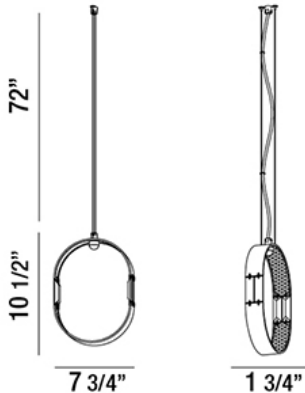

GLADE, 1-LIGHT LED SMALL PENDANT

Product Details

Item No.	:	28603-016
Finish	:	Chrome
Length	:	8"
Width	:	1.75"
Height	:	10.5"
Est. Weight	:	3.74 lbs
Approval	:	cETLus

BULB DETAILS

No. of Bulbs	:	1
Bulb Type	:	LED
Bulb Wattage	:	3W
Bulb Socket	:	LED
Input Voltage	:	120V
Dimmable	:	No
Lumens	:	200lm
Kelvin	:	4000K
CRI	:	85+
Bulb Included	:	Yes

Options Available

ITEM NO.	FINISH	SHADE
28603-016	Chrome	

Custom configurations available, consult factory.

TECHNICAL DETAILS

Hanging Support Type	:	Aircraft Cable
Aircraft Cable Length	:	72"
Power Wire Length	:	96"
Canopy Length	:	5.5"
Canopy Width	:	5.5"
Canopy Height	:	1"