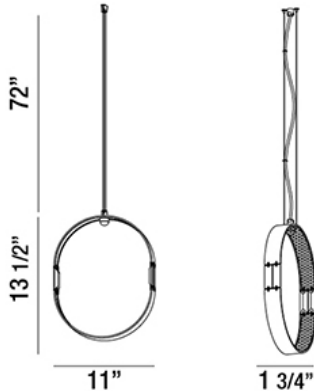

GLADE, 1-LIGHT MEDIUM PENDANT

Product Details

Item No.	:	28602-019
Finish	:	Chrome
Length	:	11"
Width	:	1.75"
Height	:	13.5"
Est. Weight	:	4.4 lbs
Approval	:	cETLus

BULB DETAILS

No. of Bulbs	:	1
Bulb Type	:	LED
Bulb Wattage	:	3W
Bulb Socket	:	LED
Input Voltage	:	120V
Dimmable	:	No
Lumens	:	200lm
Kelvin	:	4000K
CRI	:	85+
Bulb Included	:	Yes

Options Available

ITEM NO.	FINISH	SHADE
28602-019	Chrome	

Custom configurations available, consult factory.

TECHNICAL DETAILS

Hanging Support Type	:	Aircraft Cable
Aircraft Cable Length	:	72"
Power Wire Length	:	96"
Canopy Length	:	5.5"
Canopy Width	:	5.5"
Canopy Height	:	1"