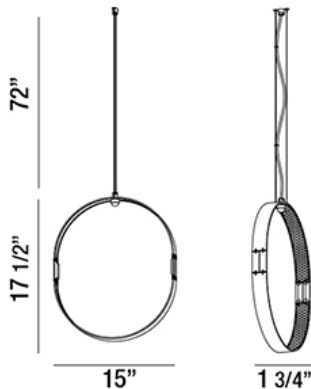

### Product Details

Item No.	:	28601-012
Finish	:	Chrome
Length	:	15"
Width	:	1.75"
Height	:	17.5"
Est. Weight	:	4.62 lbs
Approval	:	cETLus

### BULB DETAILS

No. of Bulbs	:	1
Bulb Type	:	LED
Bulb Wattage	:	3W
Bulb Socket	:	LED
Input Voltage	:	120V
Dimmable	:	No
Lumens	:	200lm
Kelvin	:	4000K
CRI	:	85+
Bulb Included	:	Yes

### TECHNICAL DETAILS

Hanging Support Type	:	Aircraft Cable
Aircraft Cable Length	:	72"
Power Wire Length	:	96"
Canopy Length	:	5.5"
Canopy Width	:	5.5"
Canopy Height	:	1"