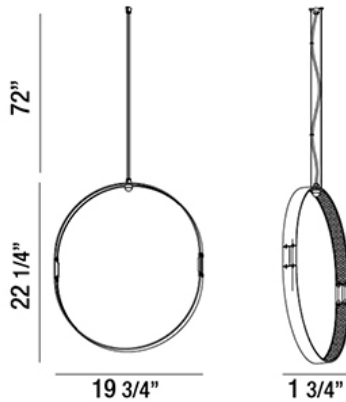

GLADE, 1-LIGHT EXTRA LARGE PENDANT

Options Available

ITEM NO.	FINISH	SHADE
28600-015	Chrome	

Custom configurations available, consult factory.

Product Details

Item No.	:	28600-015
Finish	:	Chrome
Length	:	19.75"
Width	:	1.75"
Height	:	22.25"
Est. Weight	:	5.5 lbs
Approval	:	cETLus

BULB DETAILS

No. of Bulbs	:	1
Bulb Type	:	LED
Bulb Wattage	:	3W
Bulb Socket	:	LED
Input Voltage	:	120V
Dimmable	:	No
Lumens	:	200lm
Kelvin	:	4000K
CRI	:	85+
Bulb Included	:	Yes

TECHNICAL DETAILS

Hanging Support Type	:	Aircraft Cable
Aircraft Cable Length	:	72"
Power Wire Length	:	96"
Canopy Length	:	5.5"
Canopy Width	:	5.5"
Canopy Height	:	1"