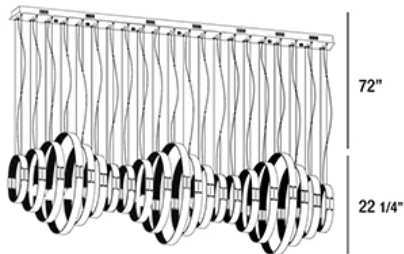

GLADE, 21-LIGHT LED CHANDELIER

Product Details

Item No.	:	28599-012
Finish	:	Chrome
Length	:	72.75"
Width	:	19.75"
Height	:	22.25"
Est. Weight	:	46.88 lbs
Approval	:	cETLus

BULB DETAILS

No. of Bulbs	:	21
Bulb Type	:	LED
Bulb Wattage	:	3W
Bulb Socket	:	LED
Input Voltage	:	120V
Dimmable	:	Yes
Lumens	:	4200lm
Kelvin	:	4000K
CRI	:	85+
Bulb Included	:	Yes

Options Available

ITEM NO.	FINISH	SHADE
28599-012	Chrome	

Custom configurations available, consult factory.

72 3/4" x 19 3/4"

TECHNICAL DETAILS

Hanging Support Type	:	Aircraft Cable
Aircraft Cable Length	:	72"
Power Wire Length	:	96"
Canopy Length	:	72.75"
Canopy Width	:	5.5"
Canopy Height	:	1.5"