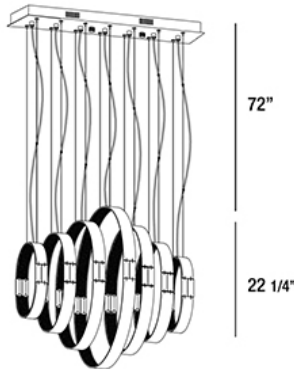

GLADE, 7-LIGHT LED CHANDELIER

Product Details

Item No.	:	28559-016
Finish	:	Chrome
Length	:	27.75"
Width	:	19.75"
Height	:	22.25"
Est. Weight	:	24.64 lbs
Approval	:	cETLus

BULB DETAILS

No. of Bulbs	:	7
Bulb Type	:	LED
Bulb Wattage	:	3W
Bulb Socket	:	LED
Input Voltage	:	120V
Dimmable	:	Yes
Lumens	:	1400lm
Kelvin	:	4000K
CRI	:	85+
Bulb Included	:	Yes

Options Available

ITEM NO.	FINISH	SHADE
28559-016	Chrome	

Custom configurations available, consult factory.

24 3/4" x 19 3/4"

TECHNICAL DETAILS

Hanging Support Type	:	Aircraft Cable
Aircraft Cable Length	:	72"
Power Wire Length	:	96"
Canopy Length	:	24.75"
Canopy Width	:	5.5"
Canopy Height	:	1.5"