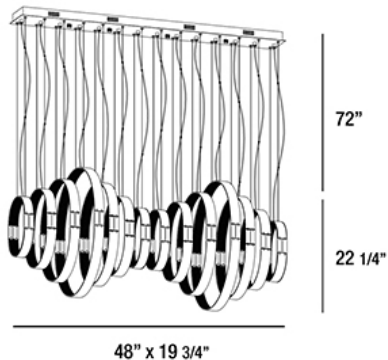

GLADE, 14-LIGHT LED CHANDELIER

Product Details

Item No.	:	28558-019
Finish	:	Chrome
Length	:	47.25"
Width	:	19.75"
Height	:	22.25"
Est. Weight	:	31.26 lbs
Approval	:	cETLus

BULB DETAILS

No. of Bulbs	:	14
Bulb Type	:	LED
Bulb Wattage	:	3W
Bulb Socket	:	LED
Input Voltage	:	120V
Dimmable	:	Yes
Lumens	:	2800lm
Kelvin	:	4000K
CRI	:	85+
Bulb Included	:	Yes

Options Available

ITEM NO.	FINISH	SHADE
28558-019	Chrome	

Custom configurations available, consult factory.

TECHNICAL DETAILS

Hanging Support Type	:	Aircraft Cable
Aircraft Cable Length	:	72"
Power Wire Length	:	96"
Canopy Length	:	48"
Canopy Width	:	5.5"
Canopy Height	:	1.5"