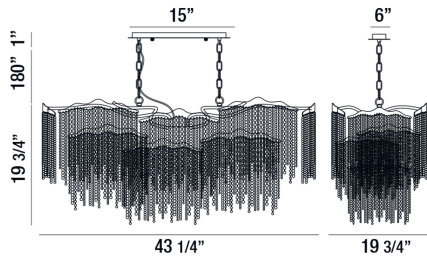

## ARTE, 12-LIGHT LINEAR CHANDELIER

### Product Details

Item No.	:	28352-014
Finish	:	Chrome
Shade	:	Clear Crystal
Length	:	43.25"
Width	:	19.75"
Height	:	19.75"
Est. Weight	:	32.65 lbs
Approval	:	cETLus

### BULB DETAILS

No. of Bulbs	:	12
Bulb Type	:	G9
Bulb Voltage	:	120V
Bulb Wattage	:	40W
Bulb Socket	:	G9
Input Voltage	:	120V
Dimmable	:	Yes
Bulb Included	:	Yes

### TECHNICAL DETAILS

Hanging Support Type	:	Chain
Chain Length	:	180"
Canopy Length	:	15"
Canopy Width	:	6"
Canopy Height	:	1"