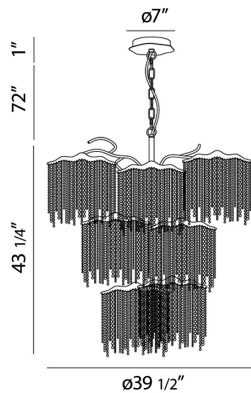

ARTE, 19-LIGHT CHANDELIER

Product Details

Item No.	:	28351-017
Finish	:	Chrome
Shade	:	Clear Crystal
Diameter	:	39.5"
Height	:	43.25"
Est. Weight	:	59.07 lbs
Approval	:	cETLus

BULB DETAILS

No. of Bulbs	:	19
Bulb Type	:	G9
Bulb Voltage	:	120V
Bulb Wattage	:	40W
Bulb Socket	:	G9
Input Voltage	:	120V
Dimmable	:	Yes
Bulb Included	:	Yes

Options Available

ITEM NO.	FINISH	SHADE
28351-017	Chrome	Clear Crystal

Cascading curtains of crystal strands from an organic tiered chrome frame

TECHNICAL DETAILS

Hanging Support Type	:	Chain
Chain Length	:	72"
Canopy Diameter	:	7"
Canopy Height	:	1"