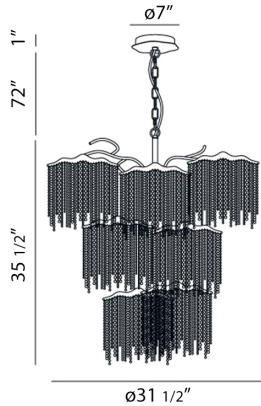

ARTE, 14-LIGHT CHANDELIER

Product Details

Item No.	:	28350-010
Finish	:	Chrome
Shade	:	Clear Crystal
Diameter	:	31.5"
Height	:	35.5"
Est. Weight	:	57.77 lbs
Approval	:	cETLus

BULB DETAILS

No. of Bulbs	:	14
Bulb Type	:	G9
Bulb Voltage	:	120V
Bulb Wattage	:	40W
Bulb Socket	:	G9
Input Voltage	:	120V
Dimmable	:	Yes
Bulb Included	:	Yes

Options Available

ITEM NO.	FINISH	SHADE
28350-010	Chrome	Clear Crystal

Cascading curtains of crystal strands from an organic tiered chrome frame

TECHNICAL DETAILS

Hanging Support Type	:	Chain
Chain Length	:	72"
Canopy Diameter	:	7"
Canopy Height	:	1"