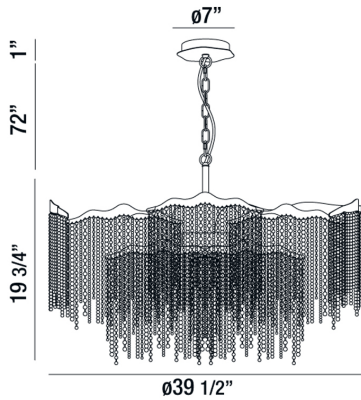

ARTE, 16-LIGHT CHANDELIER

Product Details

Item No.	:	28348-017
Finish	:	Chrome
Shade	:	Clear Crystal
Diameter	:	39.5"
Height	:	19.75"
Est. Weight	:	60.37 lbs
Approval	:	cETLus

BULB DETAILS

No. of Bulbs	:	16
Bulb Type	:	G9
Bulb Voltage	:	120V
Bulb Wattage	:	40W
Bulb Socket	:	G9
Input Voltage	:	120V
Dimmable	:	Yes
Bulb Included	:	Yes

Options Available

ITEM NO.	FINISH	SHADE
28348-017	Chrome	Clear Crystal

Cascading curtains of crystal strands from an organic tiered chrome frame

TECHNICAL DETAILS

Hanging Support Type	:	Chain
Chain Length	:	72"
Canopy Diameter	:	7"
Canopy Height	:	1"