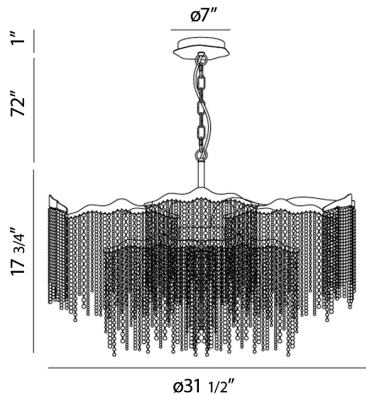

ARTE, 12-LIGHT CHANDELIER

Product Details

Item No.	:	28347-010
Finish	:	Chrome
Shade	:	Clear Crystal
Diameter	:	31.5"
Height	:	17.75"
Est. Weight	:	33.26 lbs
Approval	:	cETLus

BULB DETAILS

No. of Bulbs	:	12
Bulb Type	:	G9
Bulb Voltage	:	120V
Bulb Wattage	:	40W
Bulb Socket	:	G9
Input Voltage	:	120V
Dimmable	:	Yes
Bulb Included	:	Yes

Options Available

ITEM NO.	FINISH	SHADE
28347-010	Chrome	Clear Crystal

Cascading curtains of crystal strands from an organic tiered chrome frame

TECHNICAL DETAILS

Hanging Support Type	:	Chain
Chain Length	:	72"
Canopy Diameter	:	7"
Canopy Height	:	1"