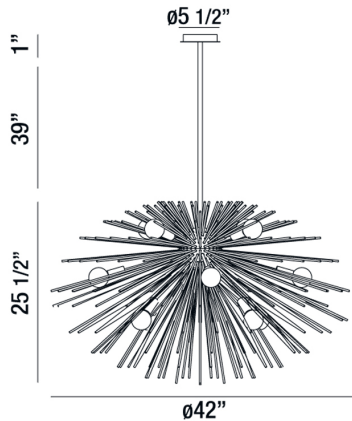

BRIDGET, 12-LIGHT PENDANT

Product Details

Item No.	:	28306-017
Finish	:	Satin Gold
Diameter	:	42"
Height	:	25.5"
Est. Weight	:	57.64 lbs
Approval	:	cETLus

BULB DETAILS

No. of Bulbs	:	12
Bulb Type	:	B10
Bulb Voltage	:	120V
Bulb Wattage	:	40W
Bulb Socket	:	E12
Input Voltage	:	120V
Dimmable	:	Yes
Bulb Included	:	No

Options Available

ITEM NO.	FINISH	SHADE
28306-017	Satin Gold	

Clustered burnished satin gold rods

TECHNICAL DETAILS

Hanging Support Type	:	Rod
Rod Length	:	39"
Canopy Diameter	:	5.5"
Canopy Height	:	1"

PROJECT INFORMATION