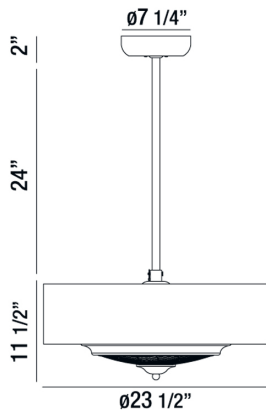

### Product Details

Item No.	:	28300-014
Finish	:	Polished Nickel
Shade	:	White
Diameter	:	23.5"
Height	:	11.5"
Est. Weight	:	23.76 lbs
IP Rating	:	20
Approval	:	cULus

### TECHNICAL DETAILS

Hanging Support Type	:	Rod
Rod Length	:	24"
Canopy Diameter	:	7.25"
Canopy Height	:	2"