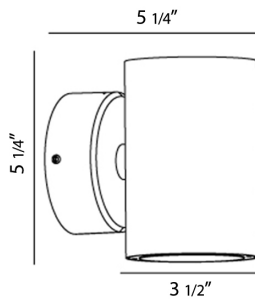

GLEN, LED OUTDOOR WALL MOUNT

Product Details

Item No.	:	28295-013
Finish	:	Marine Grey
Shade	:	Frost Pc
Diameter	:	3.5"
Height	:	5.25"
Max Extension	:	5.25"
Est. Weight	:	3.27 lbs
IP Rating	:	54
Approval	:	cETLus

BULB DETAILS

No. of Bulbs	:	2
Bulb Type	:	LED
Bulb Wattage	:	7W
Bulb Socket	:	LED
Input Voltage	:	120V
Dimmable	:	No
Lumens	:	820lm
Kelvin	:	3000K
Bulb Included	:	Yes

Options Available

ITEM NO.	FINISH	SHADE
28295-013	Marine Grey	Frost Pc
28295-020	Graphite Grey	Frost Pc

For direct wire applications only. Consult factory for junction box accessory plate, sold separately. Aluminum cast construction and powder coated. Patented Design.

TECHNICAL DETAILS

Canopy Diameter	:	3.56"
-----------------	---	-------