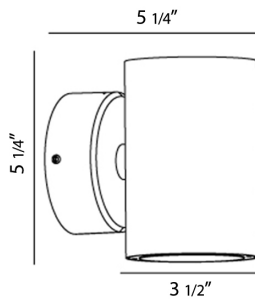

Options Available

ITEM NO.	FINISH	SHADE
28295-013	Marine Grey	Frost Pc
28295-020	Graphite Grey	Frost Pc

For direct wire applications only. Consult factory for junction box accessory plate, sold separately. Aluminum cast construction and powder coated. Patented Design.