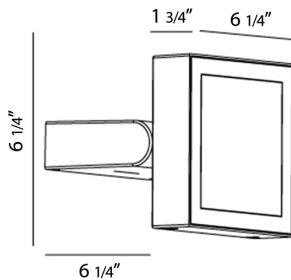

BRAVO, LED OUTDOOR WALL MOUNT

Product Details

Item No.	:	28288-015
Finish	:	Marine Grey
Shade	:	Frost Pc
Length	:	6.25"
Width	:	6.25"
Height	:	6.25"
Max Extension	:	8"
Est. Weight	:	5.28 lbs
IP Rating	:	65
Approval	:	cETLus

BULB DETAILS

No. of Bulbs	:	16
Bulb Type	:	LED
Bulb Wattage	:	1W
Bulb Socket	:	LED
Input Voltage	:	120V
Dimmable	:	No
Lumens	:	1000lm
Kelvin	:	3000K
CRI	:	82+
Bulb Included	:	Yes

Options Available

ITEM NO.	FINISH	SHADE
28288-015	Marine Grey	Frost Pc
28288-022	Graphite Grey	Frost Pc

For direct wire applications only. Consult factory for junction box accessory plate, sold separately. Aluminum cast construction and powder coated. Patented Design.

TECHNICAL DETAILS

Canopy Length	:	5.88"
Canopy Width	:	1.48"
Beam Angle	:	49 degrees