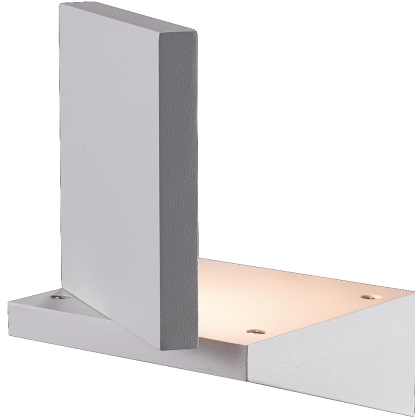

MANA, LED OUTDOOR WALL MOUNT

Product Details

Item No.	:	28283-010
Finish	:	Marine Grey
Shade	:	Frost Pc
Width	:	4.75"
Height	:	7"
Max Extension	:	4.75"
Est. Weight	:	2.45 lbs
IP Rating	:	54
Approval	:	cETLus

BULB DETAILS

Bulb Type	:	LED
Bulb Wattage	:	6W
Bulb Socket	:	LED
Input Voltage	:	120V
Dimmable	:	No
Lumens	:	220lm
Kelvin	:	3000K
CRI	:	85+
Bulb Included	:	Yes

Options Available

ITEM NO.	FINISH	SHADE
28283-010	Marine Grey	Frost Pc
28283-027	Graphite Grey	Frost Pc

For direct wire applications only. Consult factory for junction box accessory plate, sold separately. Aluminum cast construction and powder coated. Patented Design.

TECHNICAL DETAILS

Canopy Length	:	4.52"
Canopy Width	:	4.56"
Beam Angle	:	93 degrees