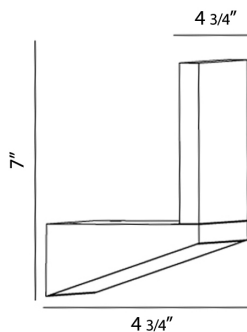

MANA, LED OUTDOOR WALL MOUNT

Product Details

Item No.	:	28283-010
Finish	:	Marine Grey
Shade	:	Frost Pc
Width	:	4.75"
Height	:	7"
Max Extension	:	4.75"
Est. Weight	:	2.45 lbs
IP Rating	:	54
Approval	:	cETLus

BULB DETAILS

Bulb Type	:	LED
Bulb Wattage	:	6W
Bulb Socket	:	LED
Input Voltage	:	120V
Dimmable	:	No
Lumens	:	220lm
Kelvin	:	3000K
CRI	:	85+
Bulb Included	:	Yes

Options Available

ITEM NO.	FINISH	SHADE
28283-010	Marine Grey	Frost Pc
28283-027	Graphite Grey	Frost Pc

For direct wire applications only. Consult factory for junction box accessory plate, sold separately. Aluminum cast construction and powder coated. Patented Design.

TECHNICAL DETAILS

Canopy Length	:	4.52"
Canopy Width	:	4.56"
Beam Angle	:	93 degrees