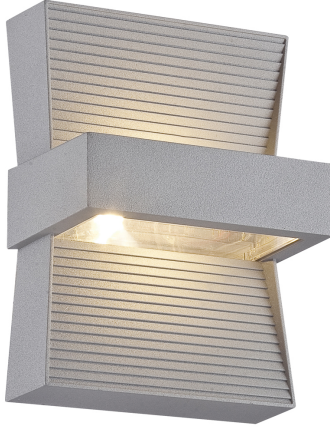

## MILL, LED OUTDOOR WALL MOUNT

### Product Details

Item No.	:	28279-013
Finish	:	Marine Grey
Shade	:	Frost Pc
Width	:	5.25"
Height	:	7"
Max Extension	:	3.25"
Est. Weight	:	2.04 lbs
IP Rating	:	54
Approval	:	cETLus

### Options Available

ITEM NO.	FINISH	SHADE
28279-013	Marine Grey	Frost Pc
28279-020	Graphite Grey	Frost Pc

For direct wire applications only. Consult factory for junction box accessory plate, sold separately. Aluminum cast construction and powder coated. Patented Design.

### TECHNICAL DETAILS

Canopy Length	:	4.88"
Canopy Width	:	6.87"
Beam Angle	:	45 degrees