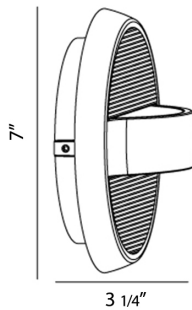

### Product Details

Item No.	:	28274-018
Finish	:	Marine Grey
Shade	:	Frost Pc
Diameter	:	7"
Height	:	3.25"
Max Extension	:	3.25"
Est. Weight	:	1.89 lbs
IP Rating	:	54
Approval	:	cETLus

### BULB DETAILS

No. of Bulbs	:	1
Bulb Type	:	LED
Bulb Wattage	:	7W
Bulb Socket	:	LED
Input Voltage	:	120V
Dimmable	:	No
Lumens	:	220lm
Kelvin	:	3000K
CRI	:	82+
Bulb Included	:	Yes

### TECHNICAL DETAILS

Canopy Diameter	:	5.24"
Beam Angle	:	80 degrees