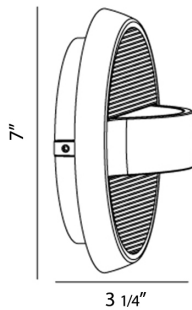

BAY, LED OUTDOOR WALL MOUNT

Options Available

ITEM NO.	FINISH	SHADE
28274-018	Marine Grey	Frost Pc
28274-025	Graphite Grey	Frost Pc

For direct wire applications only. Consult factory for junction box accessory plate, sold separately. Aluminum cast construction and powder coated. Patented Design.

Product Details

Item No.	:	28274-025
Finish	:	Graphite Grey
Shade	:	Frost Pc
Diameter	:	7"
Height	:	3.25"
Max Extension	:	3.25"
Est. Weight	:	1.89 lbs
IP Rating	:	54
Approval	:	cETLus

BULB DETAILS

No. of Bulbs	:	1
Bulb Type	:	LED
Bulb Wattage	:	7W
Bulb Socket	:	LED
Input Voltage	:	120V
Dimmable	:	No
Lumens	:	220lm
Kelvin	:	3000K
CRI	:	82+
Bulb Included	:	Yes

TECHNICAL DETAILS

Canopy Diameter	:	5.24"
Beam Angle	:	80 degrees

PROJECT INFORMATION

Job Name: Date: Type:

Comments: