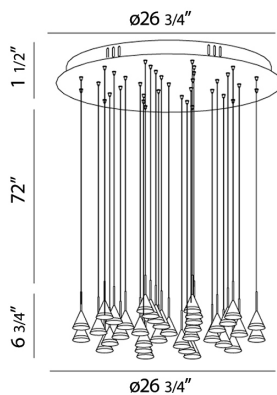

ALBION, 36-LIGHT LED CHANDELIER

Product Details

Item No.	:	28178-019
Finish	:	White
Shade	:	Frosted Acrylic
Diameter	:	26.75"
Height	:	6.75"
Est. Weight	:	28.6 lbs
Approval	:	cETLus

BULB DETAILS

No. of Bulbs	:	36
Bulb Type	:	LED
Bulb Voltage	:	120V
Bulb Wattage	:	2.2W
Bulb Socket	:	LED
Input Voltage	:	120V
Dimmable	:	Yes
Lumens	:	5700lm
Kelvin	:	4200K
CRI	:	72+
Bulb Included	:	Yes

Options Available

ITEM NO.	FINISH	SHADE
28178-019	White	Frosted Acrylic
28178-026	Black	Frosted Acrylic

Handmade metal conical design with opal acrylic diffusers

TECHNICAL DETAILS

Hanging Support Type	:	Wire
Wire Length	:	72"
Canopy Diameter	:	26.75"
Canopy Height	:	1.5"