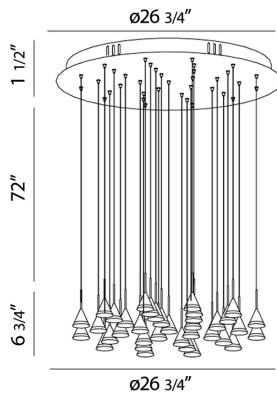

ALBION, 36-LIGHT LED CHANDELIER

Product Details

Item No.	:	28178-026
Finish	:	Black
Shade	:	Frosted Acrylic
Diameter	:	26.75"
Height	:	6.75"
Est. Weight	:	28.6 lbs
Approval	:	cETLus

BULB DETAILS

No. of Bulbs	:	36
Bulb Type	:	LED
Bulb Wattage	:	2.2W
Bulb Socket	:	LED
Input Voltage	:	120V
Dimmable	:	Yes
Lumens	:	5700lm
Kelvin	:	4200K
Bulb Included	:	Yes

Options Available

ITEM NO.	FINISH	SHADE
28178-019	White	Frosted Acrylic
28178-026	Black	Frosted Acrylic

Handmade metal conical design with opal acrylic diffusers

TECHNICAL DETAILS

Hanging Support Type	:	Wire
Wire Length	:	72"
Canopy Diameter	:	26.75"
Canopy Height	:	1.5"