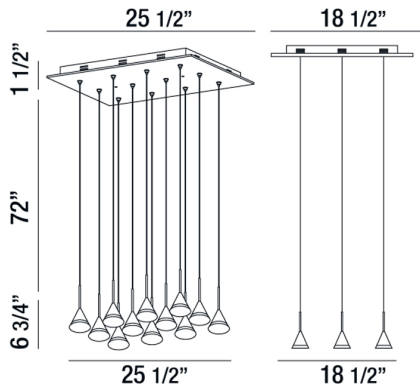

ALBION, 12-LIGHT LED CHANDELIER

Product Details

Item No.	:	28176-015
Finish	:	White
Shade	:	Frosted Acrylic
Length	:	25.5"
Width	:	18.5"
Height	:	6.75"
Est. Weight	:	16.06 lbs
Approval	:	cETLus

BULB DETAILS

Handmade metal conical design with opal acrylic diffusers

TECHNICAL DETAILS

Hanging Support Type	:	Wire
Wire Length	:	72"
Canopy Length	:	25.5"
Canopy Width	:	18.5"
Canopy Height	:	1.5"

PROJECT INFORMATION