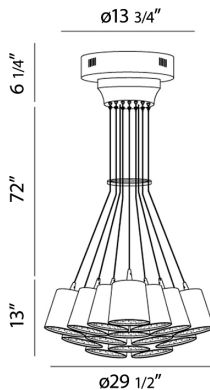

BORTO, 19-LIGHT LED CHANDELIER

Product Details

Item No.	:	28165-033
Finish	:	Grey
Shade	:	Frosted Acrylic
Diameter	:	29.5"
Height	:	8.25"
Est. Weight	:	43.12 lbs
Approval	:	cETLus

BULB DETAILS

No. of Bulbs	:	19
Bulb Type	:	LED
Bulb Wattage	:	6W
Bulb Socket	:	LED
Input Voltage	:	120V
Dimmable	:	Yes
Lumens	:	6200lm
Kelvin	:	4200K
CRI	:	72+
Bulb Included	:	Yes

TECHNICAL DETAILS

Hanging Support Type	:	Wire
Wire Length	:	72"
Canopy Diameter	:	13.75"
Canopy Height	:	6.25"

PROJECT INFORMATION

Job Name: Date: Type:

Comments: