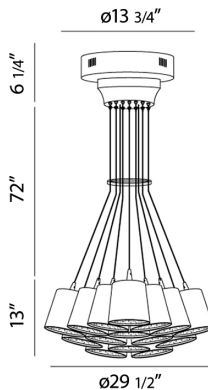

BORTO, 19-LIGHT LED CHANDELIER

Product Details

Item No.	:	28165-026
Finish	:	Black
Shade	:	Frosted Acrylic
Diameter	:	29.5"
Height	:	8.25"
Est. Weight	:	43.12 lbs
Approval	:	cETLus

BULB DETAILS

No. of Bulbs	:	19
Bulb Type	:	LED
Bulb Wattage	:	6W
Bulb Socket	:	LED
Input Voltage	:	120V
Dimmable	:	Yes
Lumens	:	6200lm
Kelvin	:	4200K
CRI	:	72+
Bulb Included	:	Yes

TECHNICAL DETAILS

Hanging Support Type	:	Wire
Wire Length	:	72"
Canopy Diameter	:	13.75"
Canopy Height	:	6.25"

PROJECT INFORMATION

Job Name: Date: Type:

Comments: