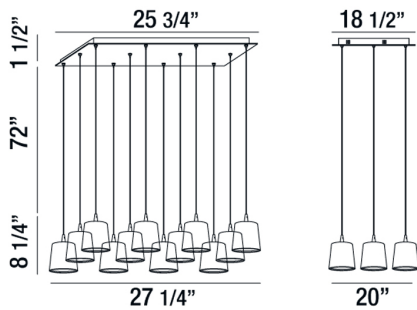

BORTO, 12-LIGHT LED CHANDELIER

Product Details

Item No.	:	28164-012
Finish	:	White
Shade	:	Frosted
Length	:	27.25"
Width	:	20"
Height	:	8.25"
Est. Weight	:	30.14 lbs
Approval	:	cETLus

BULB DETAILS

No. of Bulbs	:	12
Bulb Type	:	LED
Bulb Wattage	:	6W
Bulb Socket	:	LED
Input Voltage	:	120V
Dimmable	:	Yes
Lumens	:	3900lm
Kelvin	:	4200K
CRI	:	72+
Bulb Included	:	Yes

Options Available

ITEM NO.	FINISH	SHADE
28164-012	White	Frosted
28164-029	Black	Frosted
28164-036	Grey	Frosted

Matte metal contemporary cluster pendants in a variety of configurations

TECHNICAL DETAILS

Hanging Support Type	:	Wire
Wire Length	:	72"
Canopy Length	:	25.75"
Canopy Width	:	18.5"
Canopy Height	:	1.5"