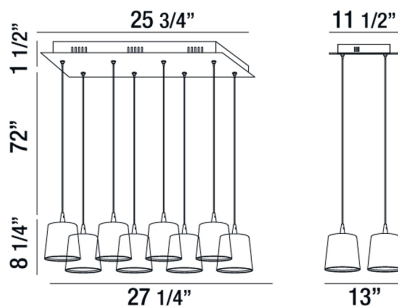

BORTO, 8-LIGHT LED CHANDELIER

Product Details

Item No.	:	28163-022
Finish	:	Black
Shade	:	Frosted
Length	:	27.25"
Width	:	13"
Height	:	8.25"
Est. Weight	:	20.9 lbs
Approval	:	cETLus

BULB DETAILS

No. of Bulbs	:	8
Bulb Type	:	LED
Bulb Wattage	:	6W
Bulb Socket	:	LED
Input Voltage	:	120V
Dimmable	:	Yes
Lumens	:	2600lm
Kelvin	:	4200K
CRI	:	72+
Bulb Included	:	Yes

Options Available

ITEM NO.	FINISH	SHADE
28163-015	White	Frosted
28163-022	Black	Frosted
28163-039	Grey	Frosted

Matte metal contemporary cluster pendants in a variety of configurations

TECHNICAL DETAILS

Hanging Support Type	:	Wire
Wire Length	:	72"
Canopy Length	:	25.75"
Canopy Width	:	11.5"
Canopy Height	:	1.5"