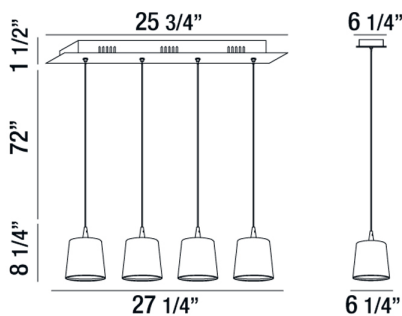

BORTO, 4-LIGHT LED CHANDELIER

Product Details

Item No.	:	28162-018
Finish	:	White
Shade	:	Frosted
Length	:	27.25"
Width	:	6.25"
Height	:	8.25"
Est. Weight	:	11.88 lbs
Approval	:	cETLus

BULB DETAILS

No. of Bulbs	:	4
Bulb Type	:	LED
Bulb Wattage	:	6W
Bulb Socket	:	LED
Input Voltage	:	120V
Dimmable	:	Yes
Lumens	:	1300lm
Kelvin	:	4200K
CRI	:	72+
Bulb Included	:	Yes

Options Available

ITEM NO.	FINISH	SHADE
28162-018	White	Frosted
28162-025	Black	Frosted
28162-032	Grey	Frosted

Matte metal contemporary cluster pendants in a variety of configurations

TECHNICAL DETAILS

Hanging Support Type	:	Wire
Wire Length	:	72"
Canopy Length	:	25.75"
Canopy Width	:	6.25"
Canopy Height	:	1.5"