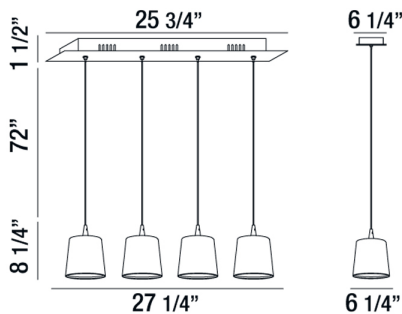

BORTO, 4-LIGHT LED CHANDELIER

Product Details

Item No.	:	28162-025
Finish	:	Black
Shade	:	Frosted
Length	:	27.25"
Width	:	6.25"
Height	:	8.25"
Est. Weight	:	11.88 lbs
Approval	:	cETLus

BULB DETAILS

No. of Bulbs	:	4
Bulb Type	:	LED
Bulb Wattage	:	6W
Bulb Socket	:	LED
Input Voltage	:	120V
Dimmable	:	Yes
Lumens	:	1300lm
Kelvin	:	4200K
CRI	:	72+
Bulb Included	:	Yes

Options Available

ITEM NO.	FINISH	SHADE
28162-018	White	Frosted
28162-025	Black	Frosted
28162-032	Grey	Frosted

Matte metal contemporary cluster pendants in a variety of configurations

TECHNICAL DETAILS

Hanging Support Type	:	Wire
Wire Length	:	72"
Canopy Length	:	25.75"
Canopy Width	:	6.25"
Canopy Height	:	1.5"