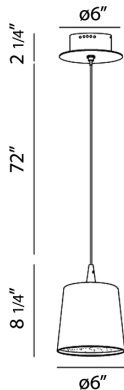

### Product Details

Item No.	:	28161-035
Finish	:	Grey
Shade	:	Frosted
Diameter	:	6"
Height	:	8.25"
Est. Weight	:	2.92 lbs
Approval	:	cETLus

### BULB DETAILS

No. of Bulbs	:	1
Bulb Type	:	LED
Bulb Wattage	:	6W
Bulb Socket	:	LED
Input Voltage	:	120V
Dimmable	:	Yes
Lumens	:	325lm
Kelvin	:	4200K
CRI	:	72+
Bulb Included	:	Yes

### TECHNICAL DETAILS

Hanging Support Type	:	Wire
Wire Length	:	72"
Canopy Diameter	:	6"
Canopy Height	:	2.25"