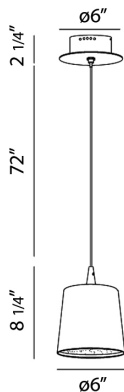

BORTO, 1-LIGHT LED PENDANT

Product Details

| | | |
|-------------|---|-----------|
| Item No. | : | 28161-028 |
| Finish | : | Black |
| Shade | : | Frosted |
| Diameter | : | 6" |
| Height | : | 8.25" |
| Est. Weight | : | 2.92 lbs |
| Approval | : | cETLus |

BULB DETAILS

| | | |
|---------------|---|-------|
| No. of Bulbs | : | 1 |
| Bulb Type | : | LED |
| Bulb Wattage | : | 6W |
| Bulb Socket | : | LED |
| Input Voltage | : | 120V |
| Dimmable | : | Yes |
| Lumens | : | 325lm |
| Kelvin | : | 4200K |
| CRI | : | 72+ |
| Bulb Included | : | Yes |

TECHNICAL DETAILS

| | | |
|----------------------|---|-------|
| Hanging Support Type | : | Wire |
| Wire Length | : | 72" |
| Canopy Diameter | : | 6" |
| Canopy Height | : | 2.25" |

PROJECT INFORMATION