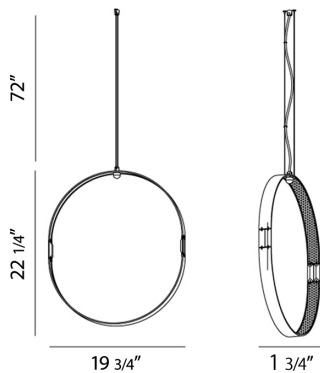

### Product Details

Item No.	:	28120-018
Finish	:	Chrome
Length	:	19.75"
Width	:	1.75"
Height	:	22.25"
Est. Weight	:	4.62 lbs
Approval	:	cETLus

### BULB DETAILS

No. of Bulbs	:	1
Bulb Type	:	LED
Bulb Wattage	:	3W
Bulb Socket	:	LED
Input Voltage	:	120V
Dimmable	:	No
Lumens	:	200lm
Kelvin	:	4000K
Bulb Included	:	Yes

### Options Available

ITEM NO.	FINISH	SHADE
28120-018	Chrome	

Suspended polished chrome rings with crystal insets and a crystal encrusted inner surface

### TECHNICAL DETAILS

Hanging Support Type	:	Aircraft Cable
Aircraft Cable Length	:	72"