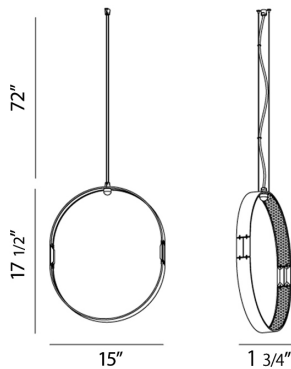

GLADE, 1-LIGHT LARGE LED GLADE RING

Product Details

Item No.	:	28119-012
Finish	:	Chrome
Length	:	15"
Width	:	1.75"
Height	:	17.5"
Est. Weight	:	3.36 lbs
Approval	:	cETLus

BULB DETAILS

No. of Bulbs	:	1
Bulb Type	:	LED
Bulb Wattage	:	3W
Bulb Socket	:	LED
Input Voltage	:	120V
Dimmable	:	No
Lumens	:	200lm
Kelvin	:	4000K
Bulb Included	:	Yes

Options Available

ITEM NO.	FINISH	SHADE
28119-012	Chrome	

Suspended polished chrome rings with crystal insets and a crystal encrusted inner surface

TECHNICAL DETAILS

Hanging Support Type	:	Aircraft Cable
Aircraft Cable Length	:	72"