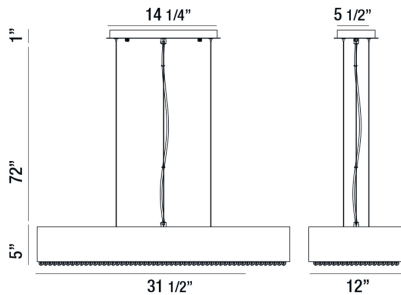

CARA, 8-LIGHT OVAL CHANDELIER

Product Details

Item No.	:	28110-026
Finish	:	Gold
Shade	:	Clear Crystal
Length	:	31.5"
Width	:	12"
Height	:	5"
Est. Weight	:	19.8 lbs
Approval	:	cETLus

BULB DETAILS

No. of Bulbs	:	8
Bulb Type	:	G9
Bulb Voltage	:	120V
Bulb Wattage	:	40W
Bulb Socket	:	G9
Input Voltage	:	120V
Dimmable	:	Yes
Bulb Included	:	Yes

Options Available

ITEM NO.	FINISH	SHADE
28110-019	Satin Nickel	Clear Crystal
28110-026	Gold	Clear Crystal

Intricate hammered satin finished metal banding with strands of underlying crystals

TECHNICAL DETAILS

Hanging Support Type	:	Aircraft Cable
Aircraft Cable Length	:	72"
Canopy Length	:	14.25"
Canopy Width	:	5.5"
Canopy Height	:	1"

PROJECT INFORMATION

Job Name: Date: Type:

Comments: