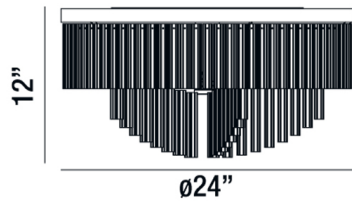

PROJECT INFORMATION

Job Name: Date: Type:

Comments: