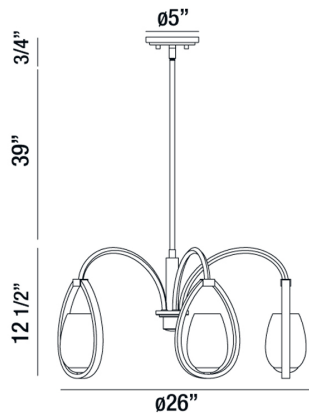

FANTINI, 5-LIGHT CHANDELIER

Product Details

Item No.	:	28078-012
Finish	:	Satin Nickel
Shade	:	Clear Seeded Glass
Diameter	:	26"
Height	:	12.5"
Est. Weight	:	22.66 lbs
Approval	:	cULus

BULB DETAILS

No. of Bulbs	:	5
Bulb Type	:	B10
Bulb Voltage	:	120V
Bulb Wattage	:	60W
Bulb Socket	:	E12
Input Voltage	:	120V
Dimmable	:	Yes
Bulb Included	:	No

Options Available

ITEM NO.	FINISH	SHADE
28078-012	Satin Nickel	Clear Seeded Glass

Weathered nickel metal nesting seeded glass lanterns

TECHNICAL DETAILS

Hanging Support Type	:	Rod
Rod Length	:	39"
Canopy Diameter	:	5"
Canopy Height	:	0.75"