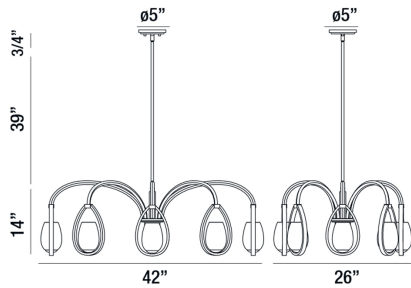

FANTINI, 8-LIGHT OVAL CHANDELIER

Product Details

Item No.	:	28077-015
Finish	:	Satin Nickel
Shade	:	Clear Seeded Glass
Length	:	42"
Width	:	26"
Height	:	14"
Est. Weight	:	32.12 lbs
Approval	:	cULus

BULB DETAILS

No. of Bulbs	:	8
Bulb Type	:	B10
Bulb Voltage	:	120V
Bulb Wattage	:	60W
Bulb Socket	:	E12
Input Voltage	:	120V
Dimmable	:	Yes
Bulb Included	:	No

Options Available

ITEM NO.	FINISH	SHADE
28077-015	Satin Nickel	Clear Seeded Glass

Weathered nickel metal nesting seeded glass lanterns

TECHNICAL DETAILS

Hanging Support Type	:	Rod
Rod Length	:	39"
Canopy Diameter	:	5"
Canopy Height	:	0.75"

PROJECT INFORMATION

Job Name: Date: Type:

Comments: