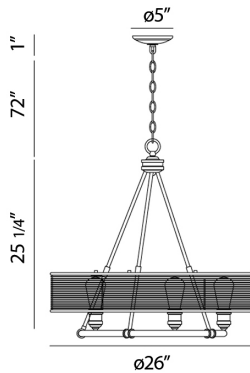

TERRA, 5-LIGHT CHANDELIER

Product Details

Item No.	:	28065-012
Finish	:	Bronze
Diameter	:	26"
Height	:	25.25"
Est. Weight	:	18.92 lbs
Approval	:	cULus

BULB DETAILS

No. of Bulbs	:	5
Bulb Type	:	EDISON
Bulb Voltage	:	120V
Bulb Wattage	:	60W
Bulb Socket	:	E26
Input Voltage	:	120V
Dimmable	:	Yes
Bulb Included	:	Yes

Options Available

ITEM NO.	FINISH	SHADE
28065-012	Bronze	

Weathered bronze industrial drums

TECHNICAL DETAILS

Hanging Support Type	:	Chain
Chain Length	:	72"
Canopy Diameter	:	5"
Canopy Height	:	1"

PROJECT INFORMATION