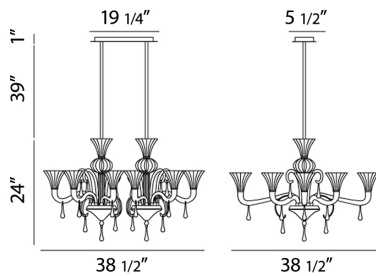

GLORIA, 10-LIGHT CHANDELIER

Product Details

Item No.	:	28051-015
Finish	:	Chrome
Shade	:	Clear Glass
Diameter	:	38.5"
Height	:	24"
Est. Weight	:	52.8 lbs
Approval	:	cULus

BULB DETAILS

No. of Bulbs	:	10
Bulb Type	:	B10
Bulb Voltage	:	120V
Bulb Wattage	:	60W
Bulb Socket	:	E12
Input Voltage	:	120V
Dimmable	:	Yes
Bulb Included	:	No

Options Available

ITEM NO.	FINISH	SHADE
28051-015	Chrome	Clear Glass

Transposed sets of blown crystal glass chandeliers with chrome accents

TECHNICAL DETAILS

Hanging Support Type	:	Rod
Rod Length	:	39"
Canopy Length	:	19.25"
Canopy Width	:	5.5"
Canopy Height	:	1"