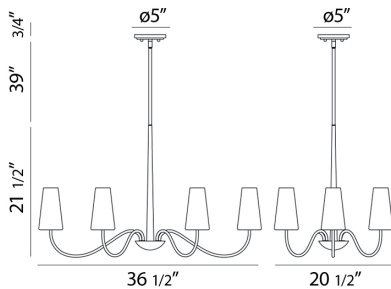

ENZA, 6-LIGHT OVAL CHANDELIER

Product Details

Item No.	:	27970-010
Finish	:	Chrome
Shade	:	White
Length	:	36.5"
Width	:	20.5"
Height	:	21.5"
Est. Weight	:	16.5 lbs
Approval	:	cULus

BULB DETAILS

No. of Bulbs	:	6
Bulb Type	:	B10
Bulb Voltage	:	120V
Bulb Wattage	:	60W
Bulb Socket	:	E12
Input Voltage	:	120V
Dimmable	:	Yes
Bulb Included	:	No

Options Available

ITEM NO.	FINISH	SHADE
27970-010	Chrome	White

Airy polished chrome arms supporting opal cast glass diffusers

TECHNICAL DETAILS

Hanging Support Type	:	Rod
Rod Length	:	39"
Canopy Diameter	:	5"
Canopy Height	:	0.75"