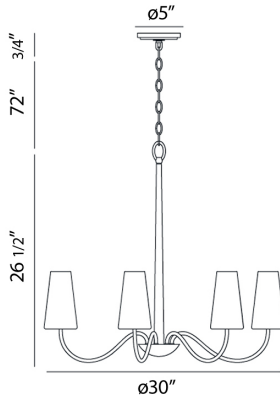

ENZA, 7-LIGHT CHANDELIER

Product Details

Item No.	:	27969-014
Finish	:	Chrome
Shade	:	White
Diameter	:	30"
Height	:	26.5"
Est. Weight	:	18.7 lbs
Approval	:	cULus

BULB DETAILS

No. of Bulbs	:	7
Bulb Type	:	B10
Bulb Voltage	:	120V
Bulb Wattage	:	60W
Bulb Socket	:	E12
Input Voltage	:	120V
Dimmable	:	Yes
Bulb Included	:	No

Options Available

ITEM NO.	FINISH	SHADE
27969-014	Chrome	White

Airy polished chrome arms supporting opal cast glass diffusers

TECHNICAL DETAILS

Hanging Support Type	:	Chain
Chain Length	:	72"
Canopy Diameter	:	5"
Canopy Height	:	0.75"