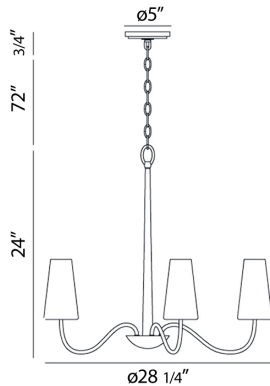

ENZA, 5-LIGHT CHANDELIER

Product Details

Item No.	:	27968-017
Finish	:	Chrome
Shade	:	White
Length	:	24"
Width	:	28"
Diameter	:	28.25"
Height	:	24"
Est. Weight	:	13.2 lbs
Approval	:	cULus

BULB DETAILS

No. of Bulbs	:	5
Bulb Type	:	B10
Bulb Voltage	:	120V
Bulb Wattage	:	60W
Bulb Socket	:	E12
Input Voltage	:	120V
Dimmable	:	Yes
Bulb Included	:	No

Options Available

ITEM NO.	FINISH	SHADE
27968-017	Chrome	White

Airy polished chrome arms supporting opal cast glass diffusers

TECHNICAL DETAILS

Hanging Support Type	:	Chain
Chain Length	:	72"
Canopy Diameter	:	5"
Canopy Height	:	0.75"