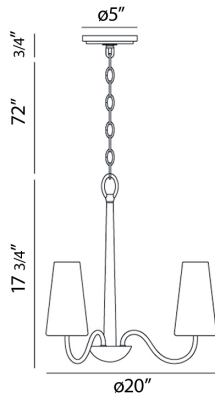

ENZA, 3-LIGHT CHANDELIER

Product Details

Item No.	:	27967-010
Finish	:	Chrome
Shade	:	White
Diameter	:	20"
Height	:	17.75"
Est. Weight	:	5.5 lbs
Approval	:	cULus

BULB DETAILS

No. of Bulbs	:	3
Bulb Type	:	B10
Bulb Voltage	:	120V
Bulb Wattage	:	60W
Bulb Socket	:	E12
Input Voltage	:	120V
Dimmable	:	Yes
Bulb Included	:	No

Options Available

ITEM NO.	FINISH	SHADE
27967-010	Chrome	White

Airy polished chrome arms supporting opal cast glass diffusers

TECHNICAL DETAILS

Hanging Support Type	:	Chain
Chain Length	:	72"
Canopy Diameter	:	5"
Canopy Height	:	0.75"