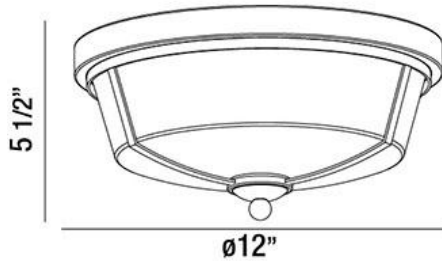

KATE, 2-LIGHT LED FLUSHMOUNT

Product Details

Item No.	:	26636-016
Finish	:	Satin Nickel
Shade	:	Opal White Glass
Diameter	:	12"
Height	:	5.5"
Est. Weight	:	5.72 lbs
Approval	:	cETLus

BULB DETAILS

No. of Bulbs	:	2
Bulb Type	:	LED
Bulb Wattage	:	8W
Bulb Socket	:	LED
Input Voltage	:	120V
Dimmable	:	Yes
Lumens	:	1300lm
Kelvin	:	2700K
CRI	:	85+
Bulb Included	:	Yes

Options Available

ITEM NO.	FINISH	SHADE
26636-016	Satin Nickel	Opal White Glass
26636-023	Bronze	Opal White Glass

LED flushmount with blown opal glass diffuser and decorative base

TECHNICAL DETAILS

Canopy Diameter	:	11.88"
Canopy Height	:	1"