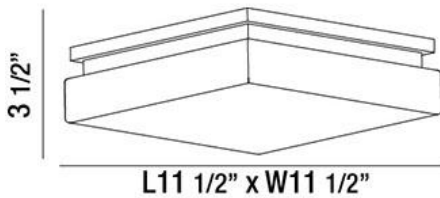

ELLSWORTH, 1-LIGHT LED FLUSHMOUNT

Product Details

Item No.	:	26632-018
Finish	:	Bronze
Shade	:	Opal White Glass
Length	:	11.5"
Width	:	11.5"
Height	:	4"
Est. Weight	:	7.26 lbs
Approval	:	cETLus

BULB DETAILS

Canopy Length	:	11.25"
Canopy Width	:	11.25"
Canopy Height	:	1.5"

PROJECT INFORMATION

Job Name: Date: Type:

Comments: