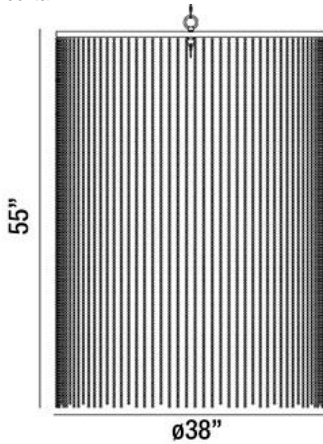

BULB DETAILS

Options Available

ITEM NO.	FINISH	SHADE
26630-014	Bronze	Bronze
26630-021	Chrome	Chrome

Trimnable beaded curtain