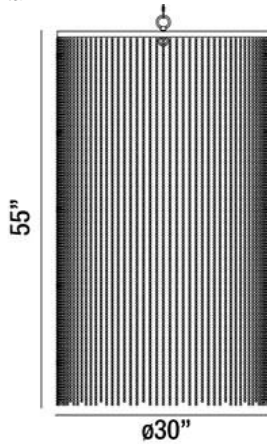

BULB DETAILS

Options Available

ITEM NO.	FINISH	SHADE
26629-018	Bronze	Bronze
26629-025	Chrome	Chrome

Trimable beaded curtain