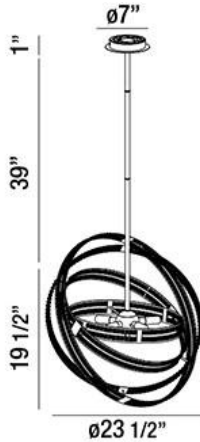

ACE, 6-LIGHT PENDANT

Product Details

Item No.	:	26612-010
Finish	:	Chrome
Shade	:	Clear Crystal
Diameter	:	23.5"
Height	:	19.5"
Est. Weight	:	16.5 lbs
Approval	:	cETLus

BULB DETAILS

No. of Bulbs	:	6
Bulb Type	:	G9
Bulb Voltage	:	120V
Bulb Wattage	:	60W
Bulb Socket	:	G9
Input Voltage	:	120V
Dimmable	:	Yes
Bulb Included	:	Yes

Options Available

ITEM NO.	FINISH	SHADE
26612-010	Chrome	Clear Crystal

Orbital polished frame with embedded crystal accents comes with 3 inch +6 inch +12 inch +18 inch extension rods

TECHNICAL DETAILS

Hanging Support Type	:	Rod
Rod Length	:	39"
Canopy Diameter	:	7"
Canopy Height	:	1"